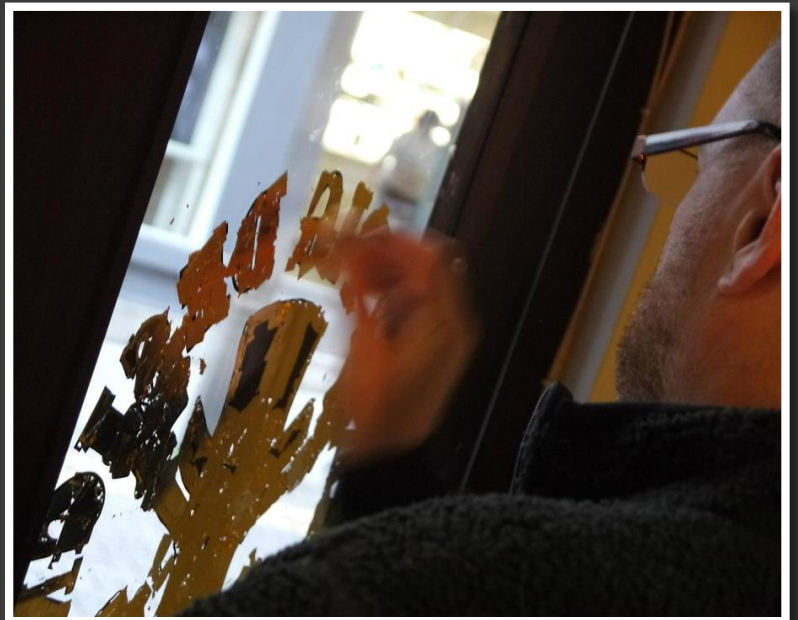

# NGS REVERSE GLASS GILDING & *OTHER THINGS IN GOLD*

**A window into what we do**

**NGS - Nick Garrett Signwriting *of* London**

Gold leaf is the finest material available to the sign artist. There is no brighter, purer material than this incredible metal.

Having the design edge keeps our clients on the front foot.

HAND PAINTED

HAND GILDED

HAND DRAWN

London's Legendary Reverse Glass Gilding masters

Craftsmanship

Faith

Love