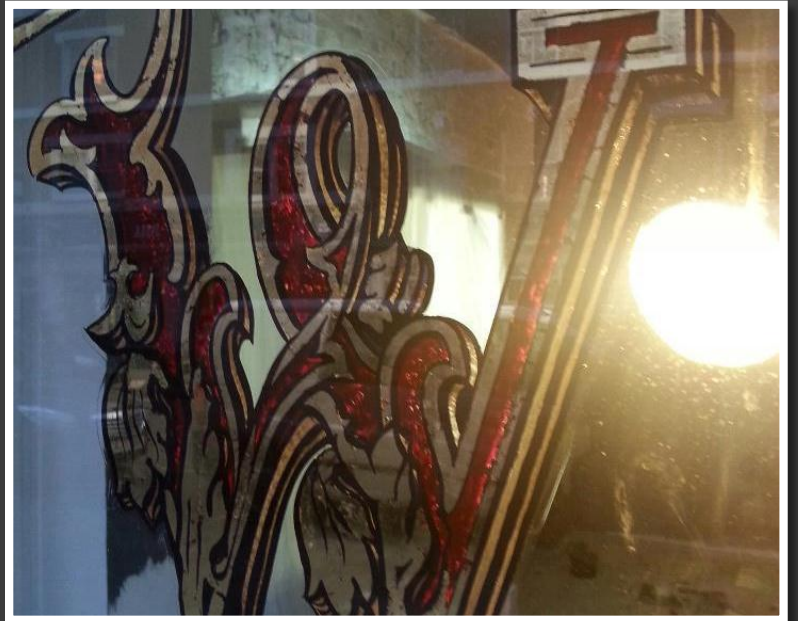

Having the design edge keeps our clients on the front foot.

HAND PAINTED

HAND GILDED

HAND DRAWN

London's Legendary Reverse Glass Gilding masters

Craftsmanship

Faith

Love