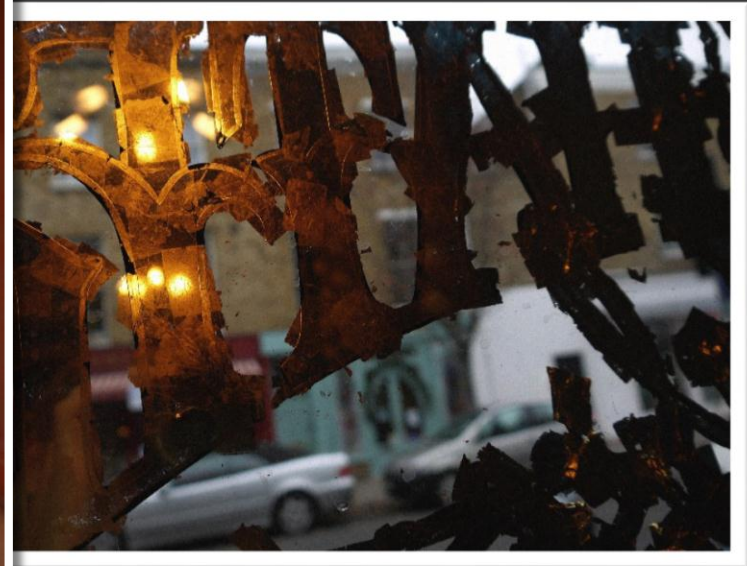

# NGS REVERSE GLASS GILDING & *OTHER THINGS IN GOLD*

**A window into what we do**

**NGS - Nick Garrett Signwriting *of* London**

Gold leaf is the finest material available to the sign artist. There is no brighter, purer material than this incredible metal.